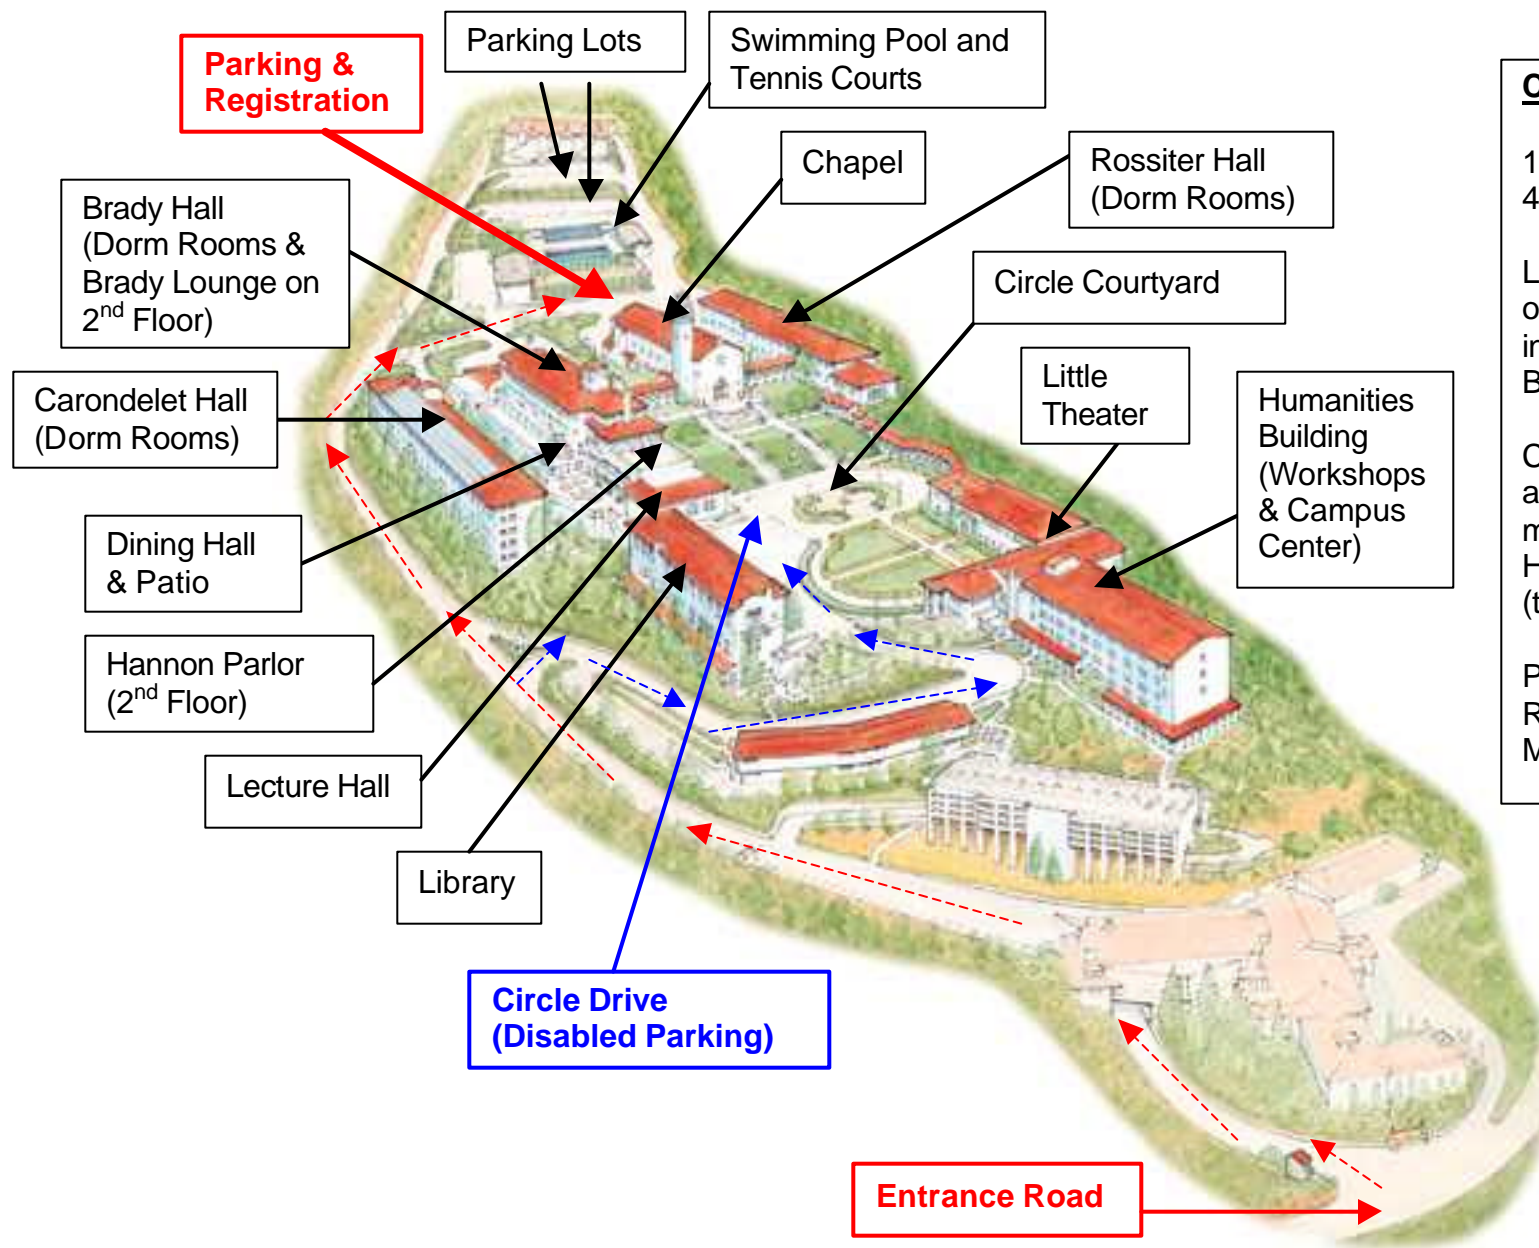

Woman To Woman - Mount St. Mary's College - Chalons Campus Map

Campus Notes

1st Floor Brady enters into 4th Floor Carondelet.

Little Theater entryway off of circle courtyard enters into 4th Floor Humanities Building.

Campus Center (Hospitality and Friday Night opening meeting) on the 1st Floor of Humanities Building (there is an elevator).

President's Conference Room is through Library Main Entrance.